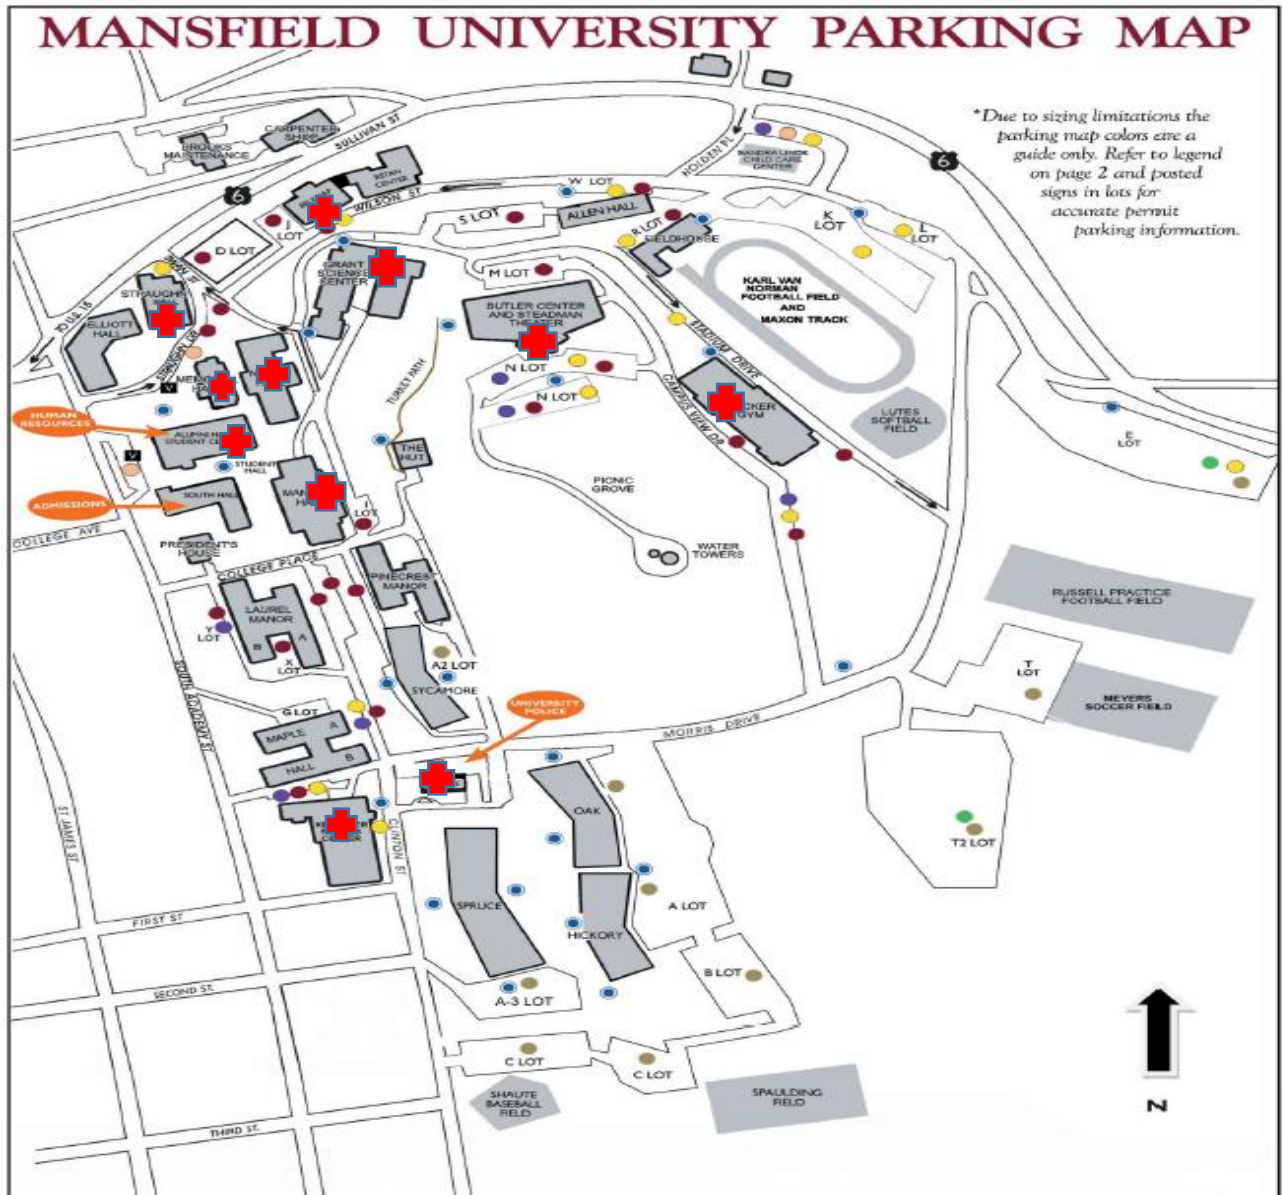

MANSFIELD UNIVERSITY PARKING MAP

AED Locations on Campus:

- Decker Gym Lobby
- Kelchner Fitness Center
- Manser Dining Hall
- Belknap Hall
- North Hall – Library
- Straughn Auditorium
- Steadman Theater
- Grant Science Center
- Memorial Hall
- Alumni Hall – Student Union
- Campus Police – 2 in Police vehicles
- Athletic Trainers – 3 for athletic events