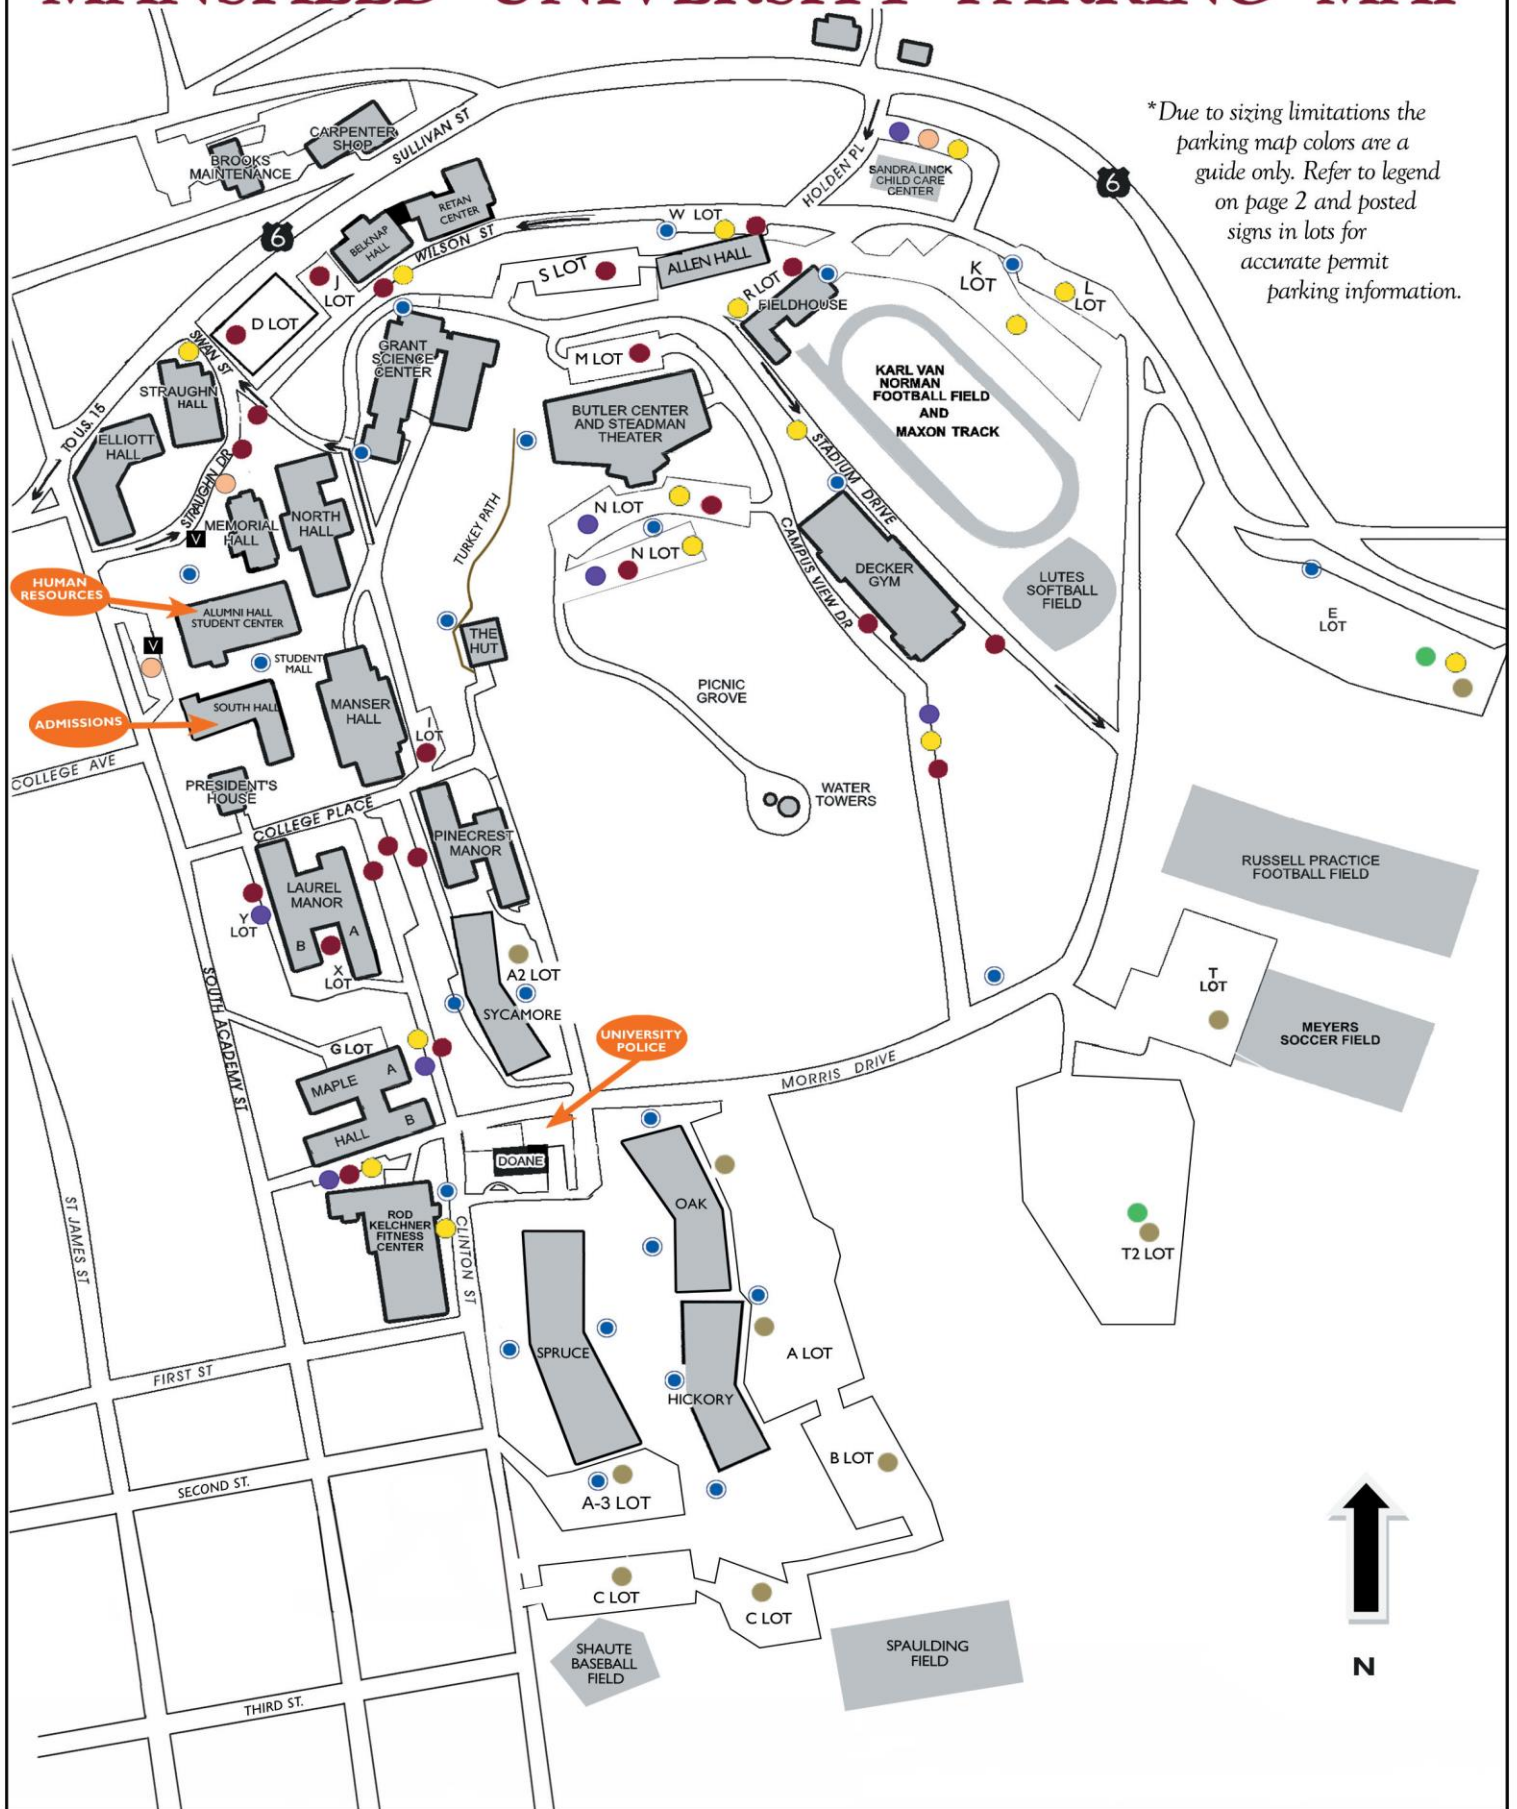

MANSFIELD UNIVERSITY PARKING MAP

*Due to sizing limitations the parking map colors are a guide only. Refer to legend on page 2 and posted signs in lots for accurate permit parking information.